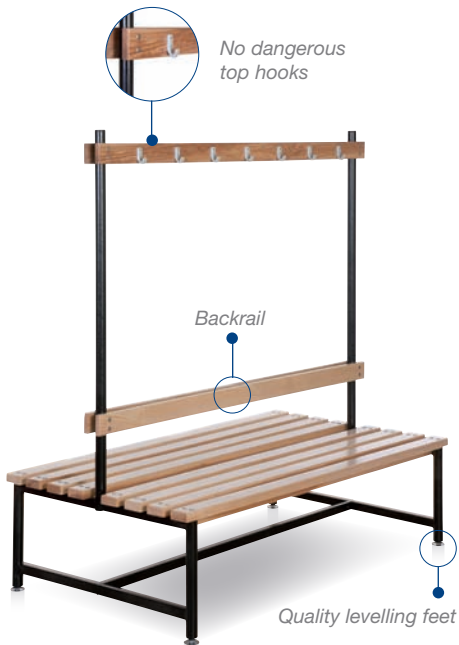

Bespoke

Whether you have dedicated cloakroom and changing rooms, or simply an area within your classroom or corridor, British Thornton have a product to suit – at any height or width.

We provide a design and planning service to help you make the most of your cloakroom. Call the enquiry line on 08705 329 201 for more information about how we can help you achieve a cloakroom or changing area that fulfils all of your requirements.

- Also available with over head storage and under shelf shoe storage

Experience tells us that standard cloakroom benching may not be the perfect solution in the space you have available, so we offer a bespoke service to ensure that every inch of space is made to work. Call 08705 329 201 for more details.